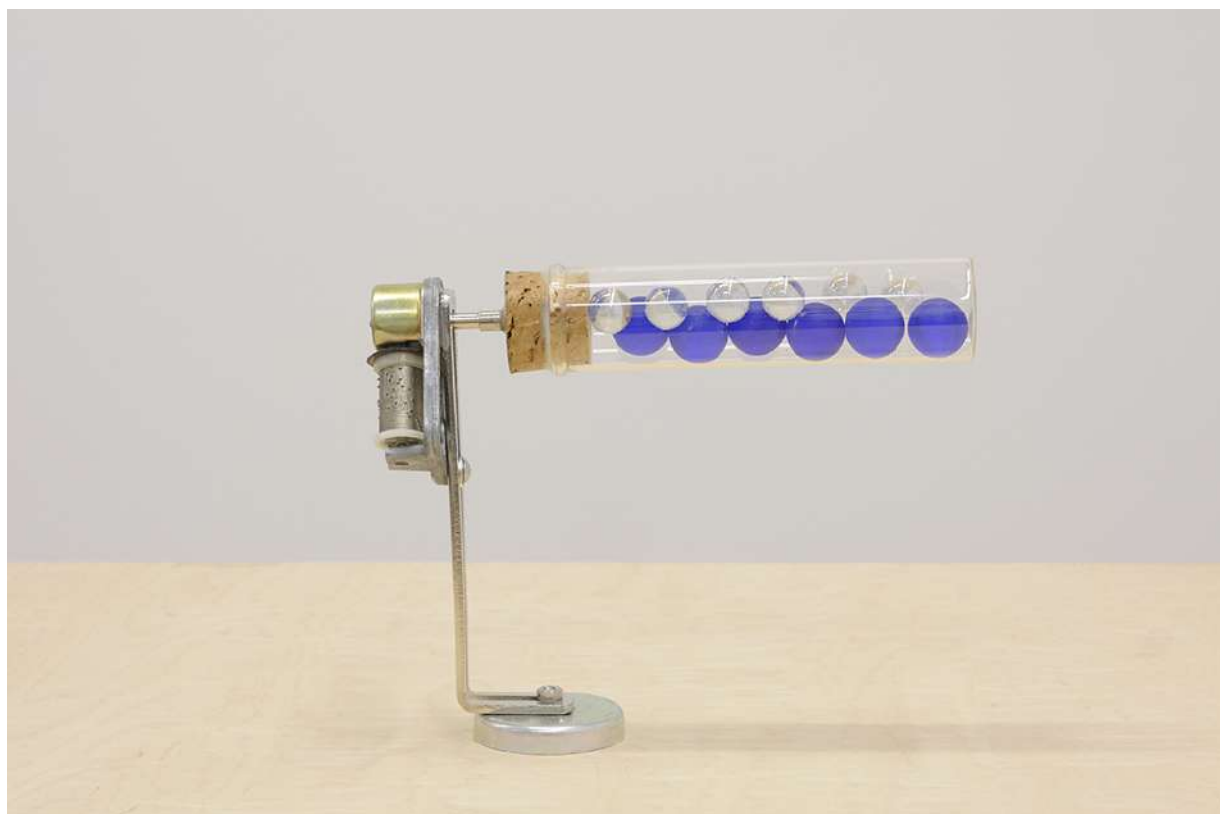

千葉正也 Masaya CHIBA

かつて一緒に居た物たちが急速に離れていっている (かつて遠くに居た物たちが急速に近づいていっている)

Things that were once together are rapidly moving apart (things that were once distant are rapidly moving closer)

2023

paper, acrylic, photograph, bracket

47.5x51cm

藤本由紀夫 Yukio FUJIMOTO

SPIRAL (BLUE & CLEAR)

2009

mixed media (glass ball, glass tube, music box, metal pedestal)

16.5x6x14cm

小林正人 Masato KOBAYASHI
画家の肖像
Portrait of The Artist
2023
oil, wood, metal
φ63cm

近藤亜樹 Aki KONDO

Let's roll!

2023

acrylic on canvas

φ100cm

近藤亜樹 Aki KONDO

Life

2023

dimension

2023

oil on panel

49.7x51.3cm

アンジュ・ミケーレ Anju MICHELE
view port
2023
oil on panel
Φ25.5cm

高島依子 Yoriko TAKABATAKE
CANVAS / 原始回轉
CANVAS / primitive revolution
2023
stucco, linen, glue, dinosaur gastrolith
φ15cm