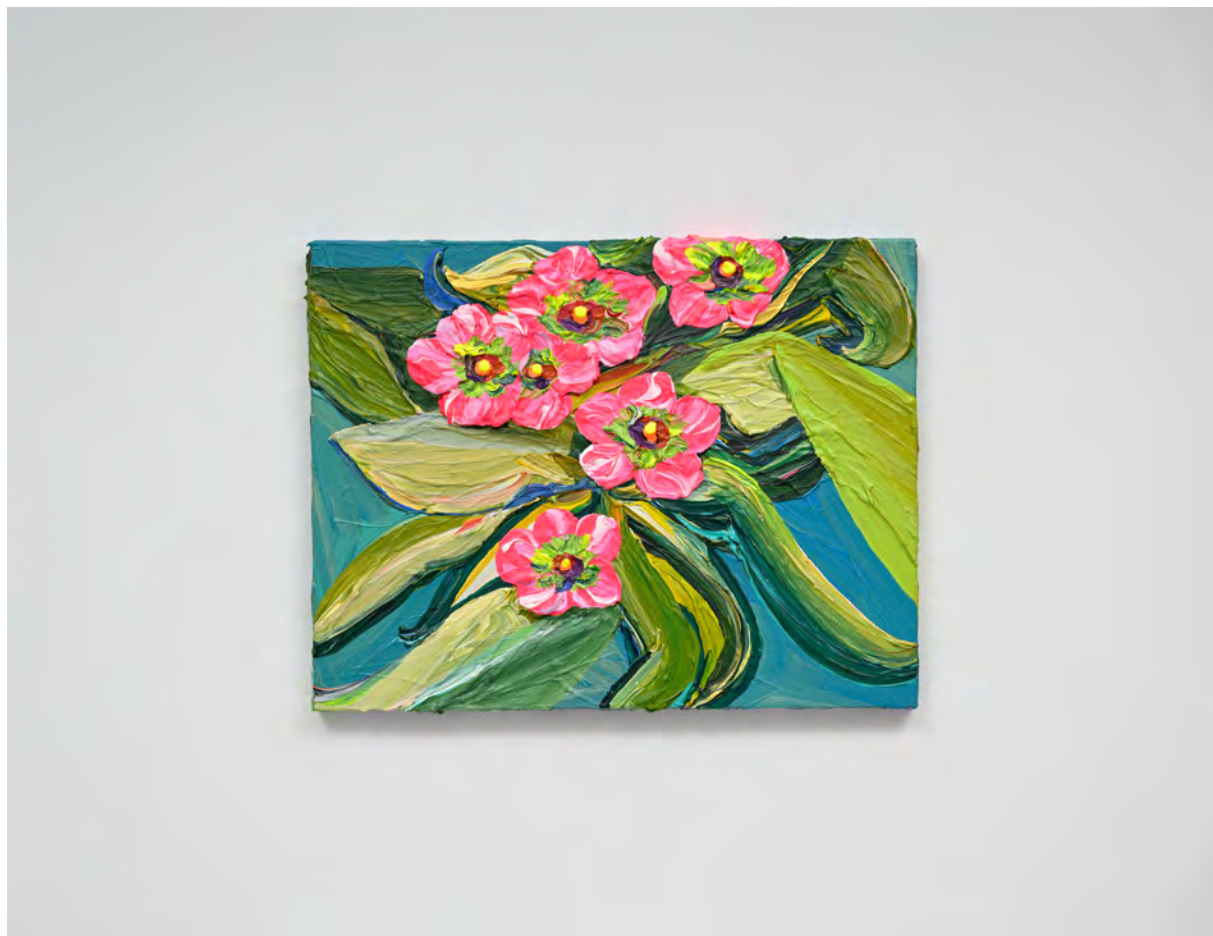

藤本由紀夫 Yukio FUJIMOTO

Stars (Clair de lune)

2010

mixed media (music box, wooden frame)

81x72x5cm

#09002

近藤亜樹 Aki KONDO

まあるいきもち *Round and Warm Feeling*

2020

acrylic on canvas

91x72.7cm

#15118

近藤亜樹 Aki KONDO
They are smiling for you 5
2022
acrylic on canvas
31.8x41cm

#16496

近藤亜樹 Aki KONDO
They are smiling for you 3
2022
acrylic on canvas
41x31.8cm

#16497