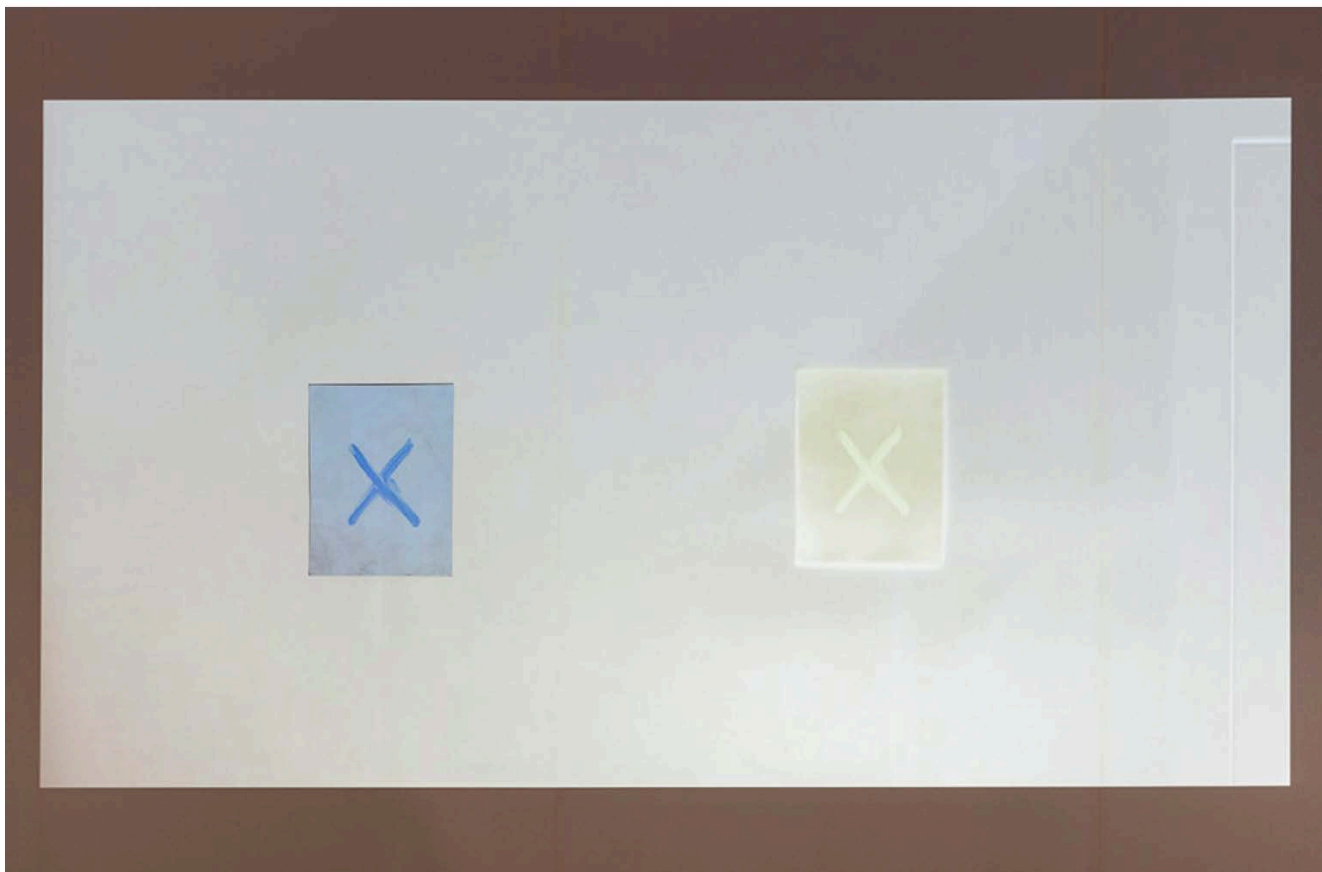

51.0x69.5cm

#13810

LEE Kit 李傑

Deep inside you never let go

2018

looped video

dimensions variable (Hara Museum, Tokyo: 113x202cm)

#13811